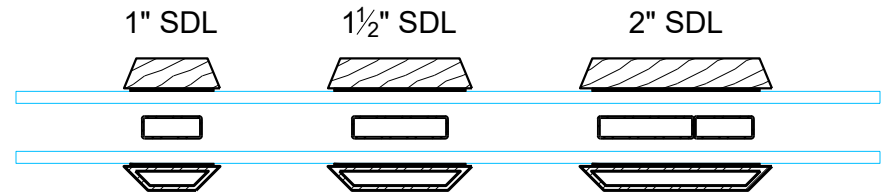

Wood SDL In / Aluminum SDL Out