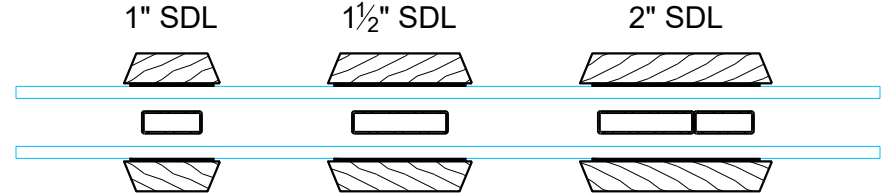

Wood SDL In / Out