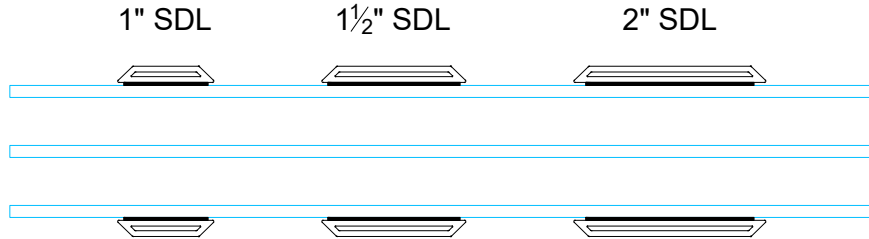

Vinyl Triple Glaze SDL In / Out