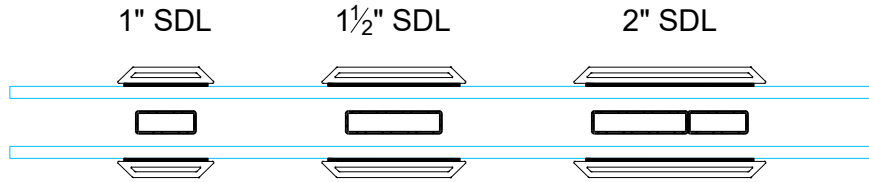

Vinyl SDL In / Out