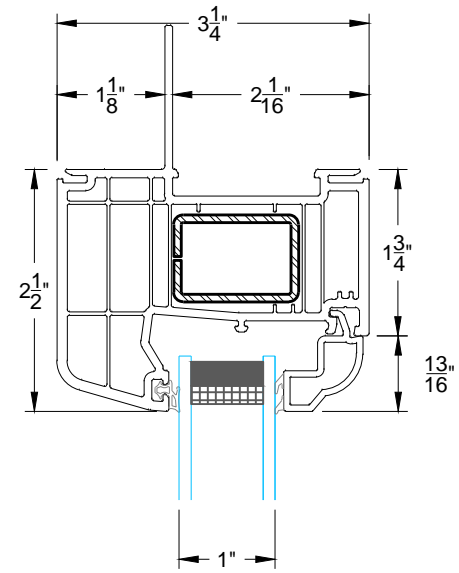

Vertical Picture Section