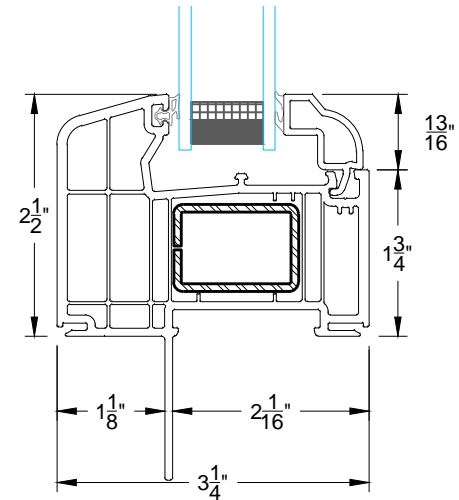

REV.	DATE	DESCRIPTION
△	-	-
△	-	-
△	-	-
△	-	-
△	-	-

CUSTOMER APPROVAL (SIGNATURE)	SCALE 1:2	ORDER NUMBER -
Revolution XL - Tilt & Turn - Picture w/Single Mullion	DATE 11-03-2018	DRAWING NUMBER D2
Vertical Sections	SALES REP -	
	DRAWN BY -