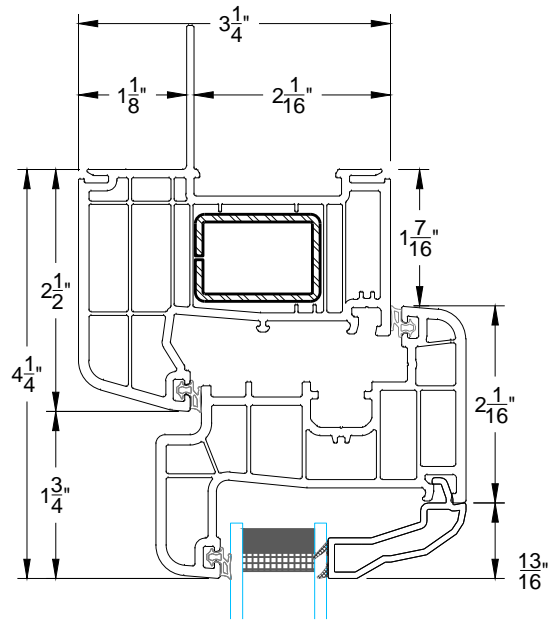

Vertical Sash Section