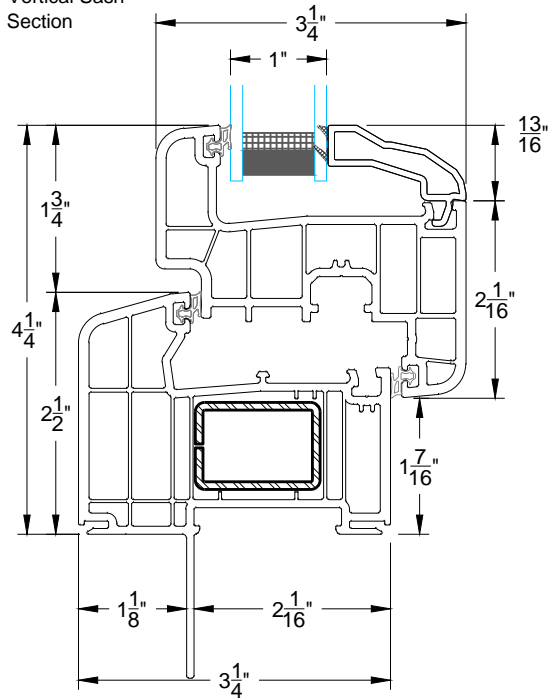

REV.	DATE	DESCRIPTION
△	-	-
△	-	-
△	-	-
△	-	-
△	-	-

CUSTOMER APPROVAL (SIGNATURE)	SCALE 1:2	ORDER NUMBER -
Revolution XL - Tilt & Turn - Picture w/Single Mullion	DATE 11-03-2018	DRAWING NUMBER D2
Vertical Sections	SALES REP -	
	DRAWN BY -