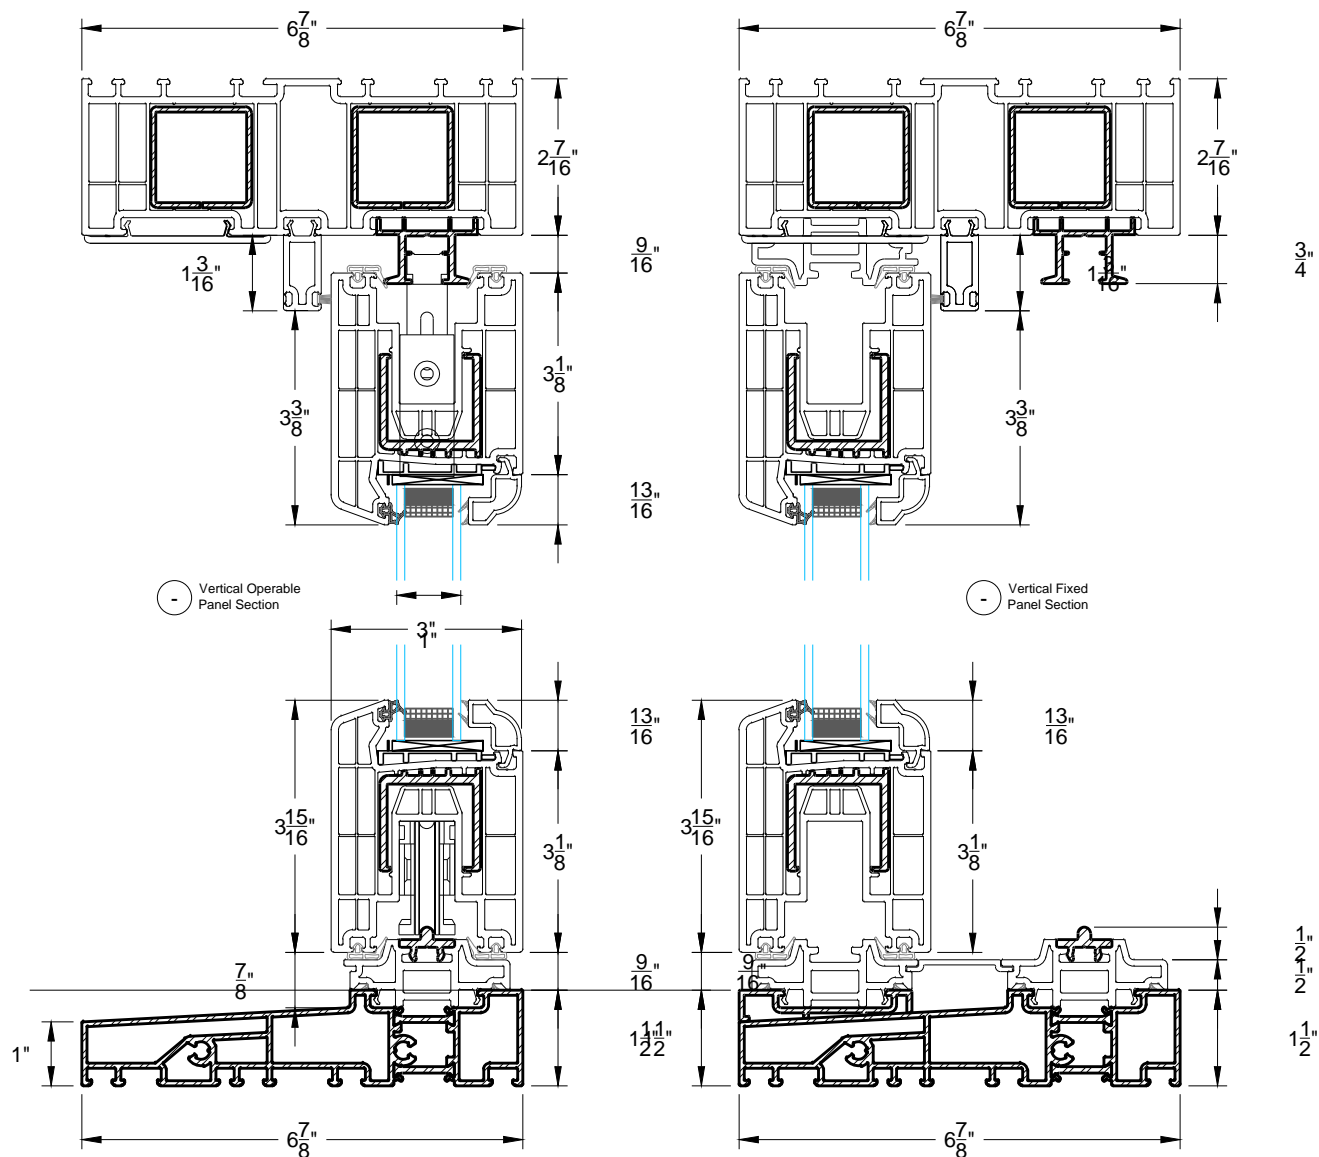

REV.	DATE	DESCRIPTION
△	-	-
△	-	-
△	-	-
△	-	-
△	-	-

CUSTOMER APPROVAL  
 (SIGNATURE)  
  
 Revolution XL - Lift & Slide OXXO  
 Horizontal Section

SCALE	1:4
DATE	11-03-2018
SALES REP	-
DRAWN BY	-

ORDER NUMBER	-
DRAWING NUMBER	D1

Vertical Operable Panel Section

Vertical Fixed Panel Section

**fenestration**  
canada  
WESTECK WINDOWS MFG INC. 2017  
MEMBER IN GOOD STANDING  
THESE DRAWINGS ARE WESTECK'S  
CONFIDENTIAL AND PROPRIETARY  
INFORMATION AND SHALL NOT BE  
GIVEN TO ANY OTHER PERSON OR  
COMPANY WITHOUT WESTECK'S  
PRIOR WRITTEN CONSENT

REV.	DATE	DESCRIPTION
△	-	-
△	-	-
△	-	-
△	-	-
△	-	-

CUSTOMER APPROVAL  
(SIGNATURE)

Revolution XL - Lift & Slide OXXO  
Vertical Sections

SCALE 1:3  
DATE 11-03-2018

SALES REP -  
DRAWN BY -

ORDER NUMBER -