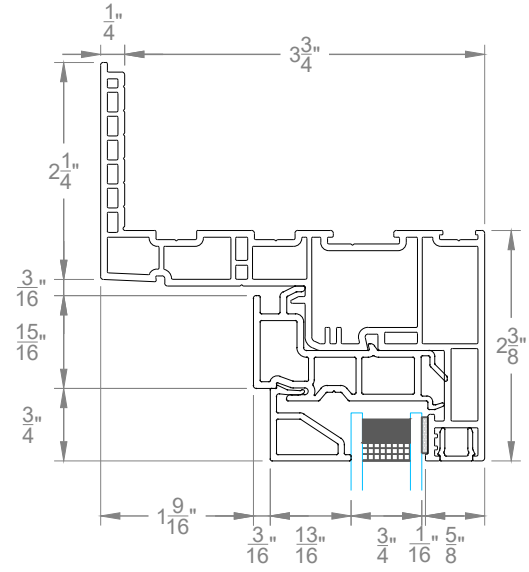

REV.	DATE	DESCRIPTION
△	-	-
△	-	-
△	-	-
△	-	-
△	-	-

CUSTOMER APPROVAL
 (SIGNATURE)

Picture-Picture - Double Glazed

4400 WINDOW SERIES

SCALE	1:2
DATE	10-28-2019
SALES REP	-
DRAWN BY	-

ORDER NUMBER	-
DRAWING NUMBER	D1

REV.	DATE	DESCRIPTION
△	-	-
△	-	-
△	-	-
△	-	-
△	-	-

CUSTOMER APPROVAL (SIGNATURE)

Picture-Picture - Double Glazed

4400 WINDOW SERIES

SCALE	1:2
DATE	10-28-2019
SALES REP	-
DRAWN BY	-

ORDER NUMBER	-
DRAWING NUMBER	D2