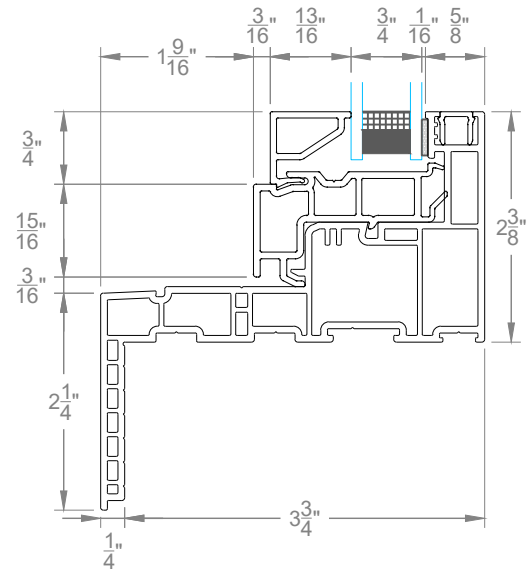

WESTECK CANADA
WESTECK WINDOWS MFG INC. 2020
MEMBER IN GOOD STANDING
THESE DRAWINGS ARE WESTECK'S
CONFIDENTIAL AND PROPRIETARY
INFORMATION AND SHALL NOT BE
GIVEN TO ANY OTHER PERSON OR
COMPANY WITHOUT WESTECK'S
PRIOR WRITTEN CONSENT

REV.	DATE	DESCRIPTION
△	-	-
△	-	-
△	-	-
△	-	-
△	-	-

CUSTOMER APPROVAL (SIGNATURE)

Picture-Picture - Double Glazed

4400 WINDOW SERIES

SCALE	1:2
DATE	10-28-2019
SALES REP	-
DRAWN BY	-

ORDER NUMBER	-
DRAWING NUMBER	D2