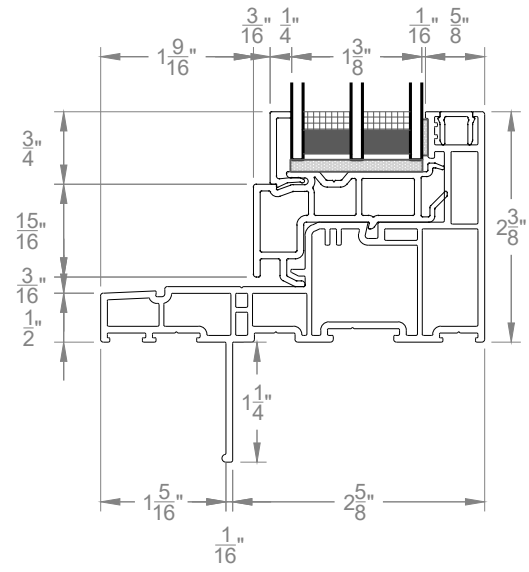

WESTECK CANADA
WESTECK WINDOWS MFG INC. 2020
MEMBER IN GOOD STANDING
THESE DRAWINGS ARE WESTECK'S
CONFIDENTIAL AND PROPRIETARY
INFORMATION AND SHALL NOT BE
GIVEN TO ANY OTHER PERSON OR
COMPANY WITHOUT WESTECK'S
PRIOR WRITTEN CONSENT

REV.	DATE	DESCRIPTION
△	-	-
△	-	-
△	-	-
△	-	-
△	-	-

CUSTOMER APPROVAL (SIGNATURE)

Picture-Picture - Triple Glazed

4300 WINDOW SERIES

SCALE	1:2
DATE	11-01-2019
SALES REP	-
DRAWN BY	-

ORDER NUMBER	-
DRAWING NUMBER	D2