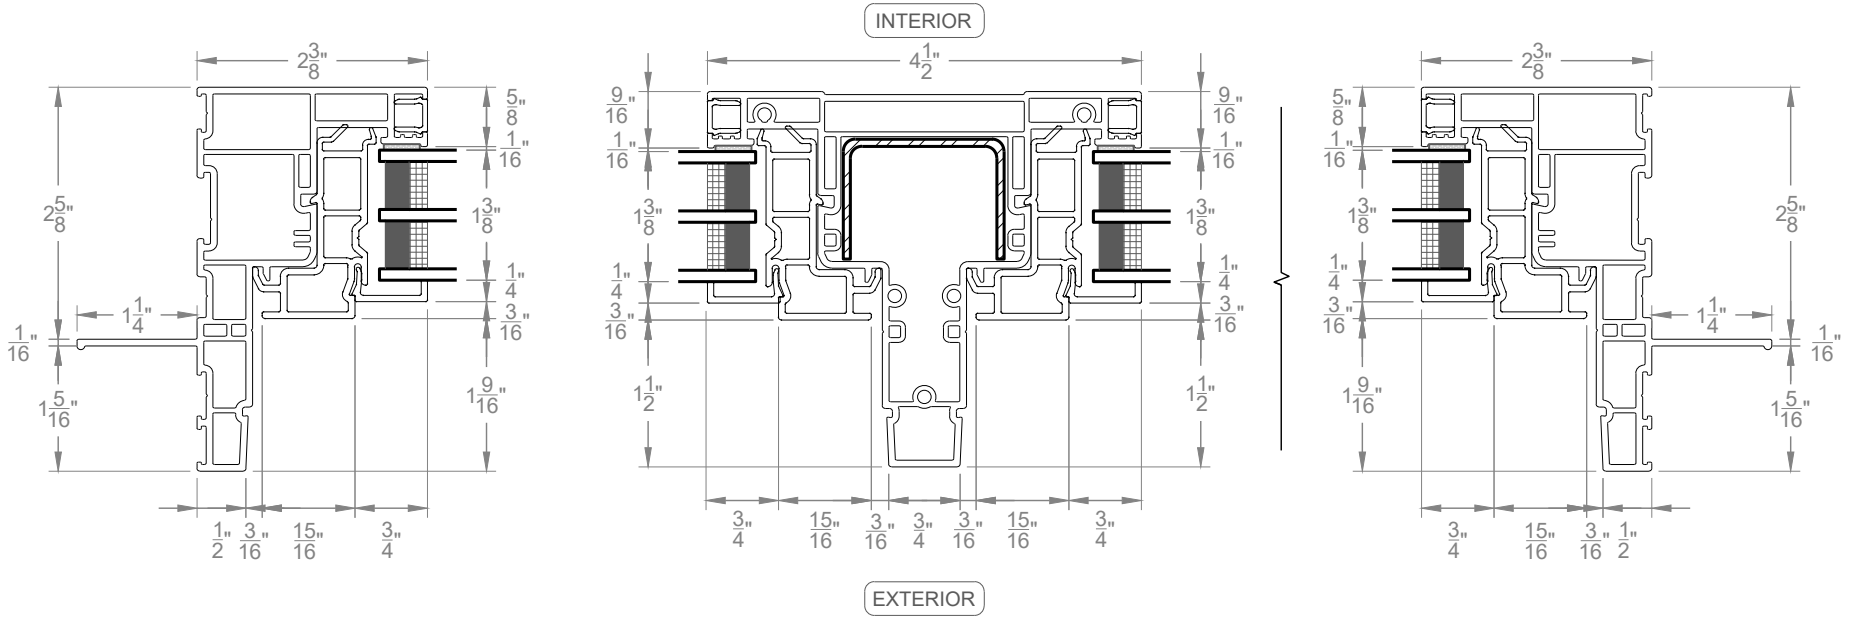

REV.	DATE	DESCRIPTION
△	-	-
△	-	-
△	-	-
△	-	-
△	-	-

CUSTOMER APPROVAL (SIGNATURE)
Picture-Picture - Triple Glazed
4300 WINDOW SERIES

SCALE	1:2
DATE	11-01-2019
SALES REP	-
DRAWN BY	-

ORDER NUMBER	-
DRAWING NUMBER	D1