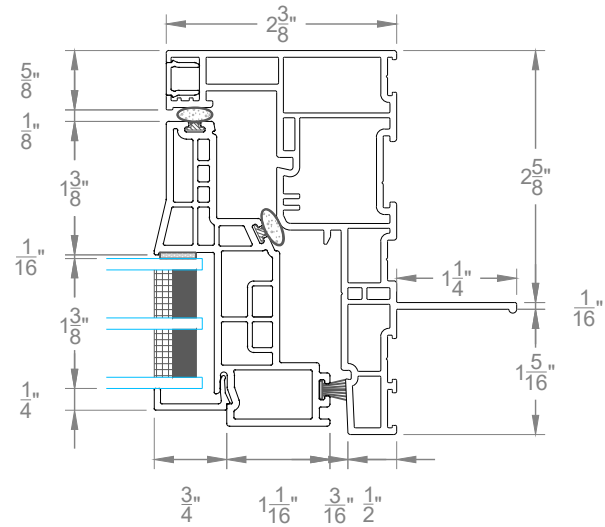

INTERIOR

EXTERIOR

WESTECK CANADA
WESTECK WINDOWS MFG INC. 2020
MEMBER IN GOOD STANDING
THESE DRAWINGS ARE WESTECK'S
CONFIDENTIAL AND PROPRIETARY
INFORMATION AND SHALL NOT BE
GIVEN TO ANY OTHER PERSON OR
COMPANY WITHOUT WESTECK'S
PRIOR WRITTEN CONSENT

REV.	DATE	DESCRIPTION
△	-	-
△	-	-
△	-	-
△	-	-
△	-	-

CUSTOMER APPROVAL (SIGNATURE)
Casement Window - Triple Glazed 4300 WINDOW SERIES

SCALE	1:2
DATE	11-01-2019
SALES REP	-
DRAWN BY	-

ORDER NUMBER	-
DRAWING NUMBER	D1