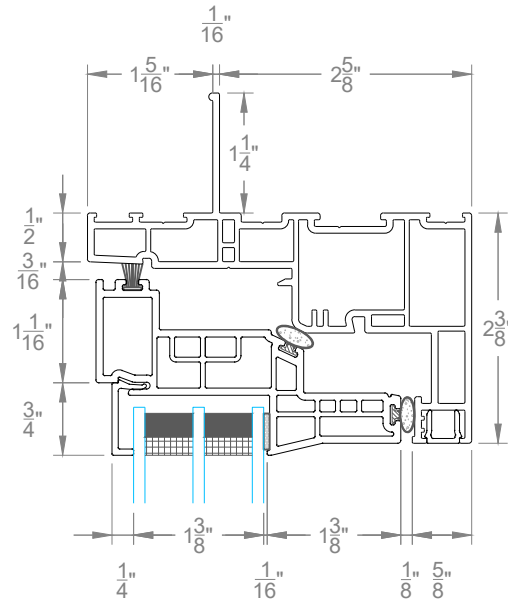

REV.	DATE	DESCRIPTION
△	-	-
△	-	-
△	-	-
△	-	-
△	-	-

CUSTOMER APPROVAL (SIGNATURE)
Casement Window - Triple Glazed 4300 WINDOW SERIES

SCALE	1:2
DATE	11-01-2019
SALES REP	-
DRAWN BY	-

ORDER NUMBER	-
DRAWING NUMBER	D1

REV.	DATE	DESCRIPTION
△	-	-
△	-	-
△	-	-
△	-	-
△	-	-

CUSTOMER APPROVAL
 (SIGNATURE)

Casement Window - Triple Glazed

4300 WINDOW SERIES

SCALE	1:2
DATE	11-01-2019
SALES REP	-
DRAWN BY	-

ORDER NUMBER	-
DRAWING NUMBER	D2