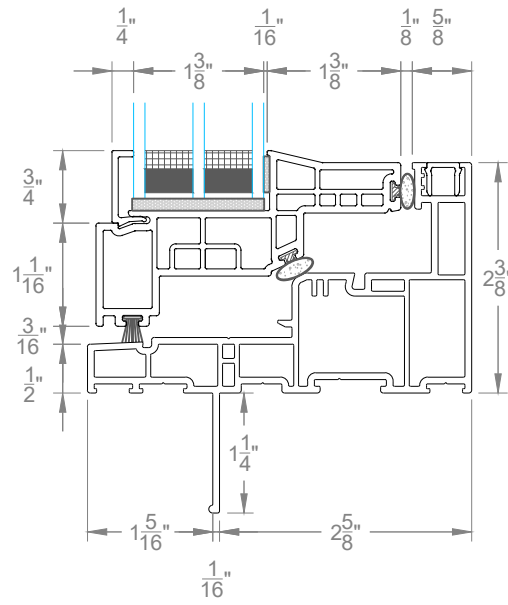

WESTECK
MEMBER IN GOOD STANDING
THESE DRAWINGS ARE WESTECK'S
CONFIDENTIAL AND PROPRIETARY
INFORMATION AND SHALL NOT BE
GIVEN TO ANY OTHER PERSON OR
COMPANY WITHOUT WESTECK'S
PRIOR WRITTEN CONSENT

REV.	DATE	DESCRIPTION
△	-	-
△	-	-
△	-	-
△	-	-
△	-	-

CUSTOMER APPROVAL
(SIGNATURE)

Casement Window - Triple Glazed

4300 WINDOW SERIES

SCALE	1:2
DATE	11-01-2019
SALES REP	-
DRAWN BY	-

ORDER NUMBER	-
DRAWING NUMBER	D2