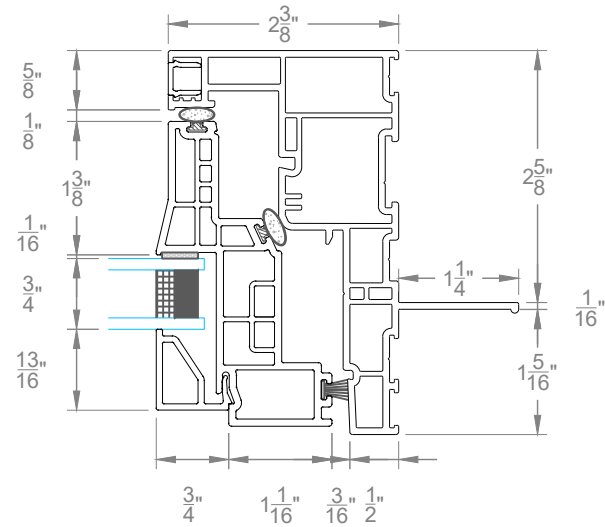

INTERIOR

EXTERIOR

WESTECK
WINDOWS & DOORS

WESTECK WINDOWS MFG INC. 2020
MEMBER IN GOOD STANDING

THESE DRAWINGS ARE WESTECK'S
CONFIDENTIAL AND PROPRIETARY
INFORMATION AND SHALL NOT BE
GIVEN TO ANY OTHER PERSON OR
COMPANY WITHOUT WESTECK'S
PRIOR WRITTEN CONSENT

REV.	DATE	DESCRIPTION
△	-	-
△	-	-
△	-	-
△	-	-
△	-	-

CUSTOMER APPROVAL
(SIGNATURE)

Casement Window - Double Glazed

4300 WINDOW SERIES

SCALE	1:2
DATE	10-25-2019
SALES REP	-
DRAWN BY	-

ORDER NUMBER	-
DRAWING NUMBER	D1