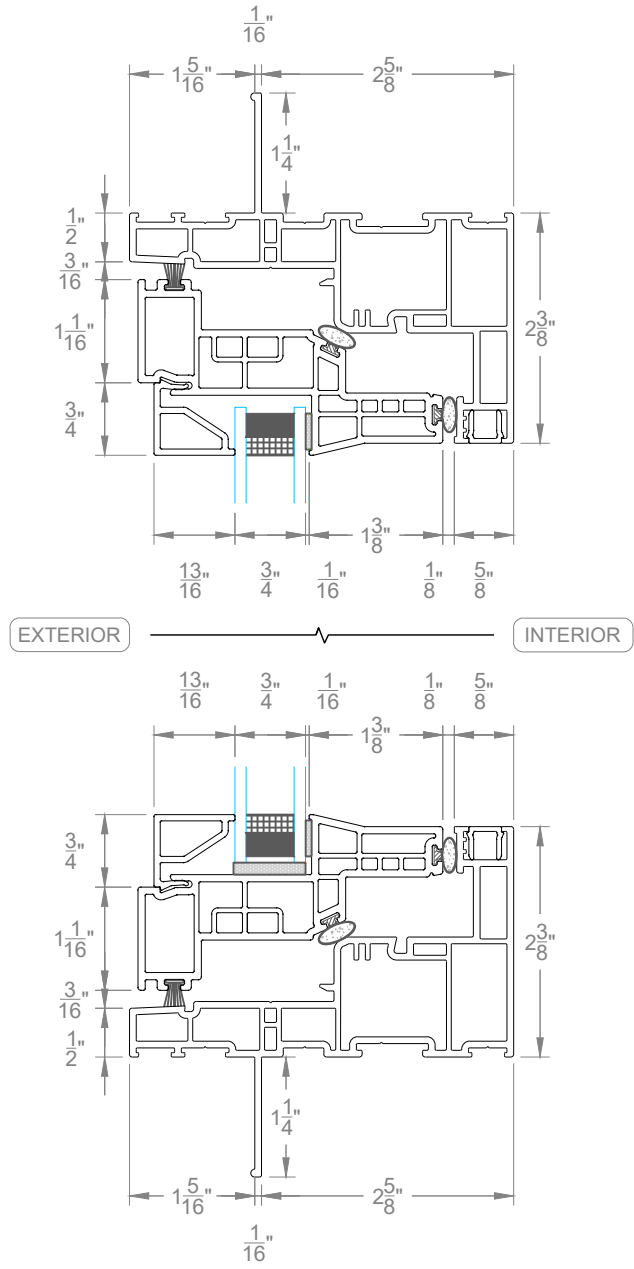

REV.	DATE	DESCRIPTION
△	-	-
△	-	-
△	-	-
△	-	-
△	-	-

CUSTOMER APPROVAL
 (SIGNATURE)

Casement Window - Double Glazed

4300 WINDOW SERIES

SCALE	1:2
DATE	10-25-2019
SALES REP	-
DRAWN BY	-

ORDER NUMBER	-
DRAWING NUMBER	D1

REV.	DATE	DESCRIPTION
△	-	-
△	-	-
△	-	-
△	-	-
△	-	-

CUSTOMER APPROVAL (SIGNATURE)
Casement Window - Double Glazed
4300 WINDOW SERIES

SCALE	1:2
DATE	10-25-2019
SALES REP	-
DRAWN BY	-

ORDER NUMBER	-
DRAWING NUMBER	D2