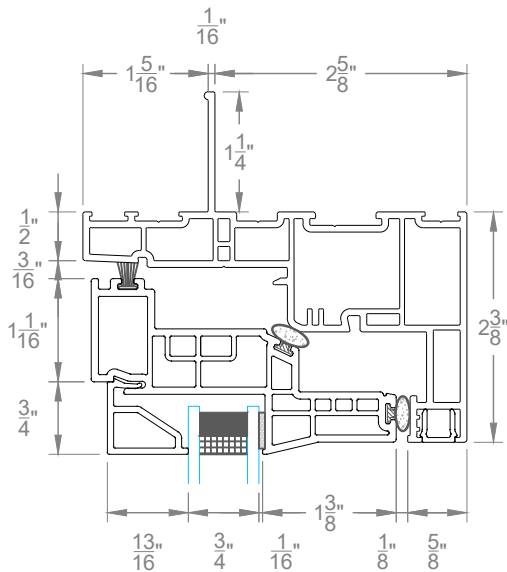

EXTERIOR

INTERIOR

13 1/16" 3 3/4" 1 1/16" 1 3/8" 1 8/8" 5 8/8"