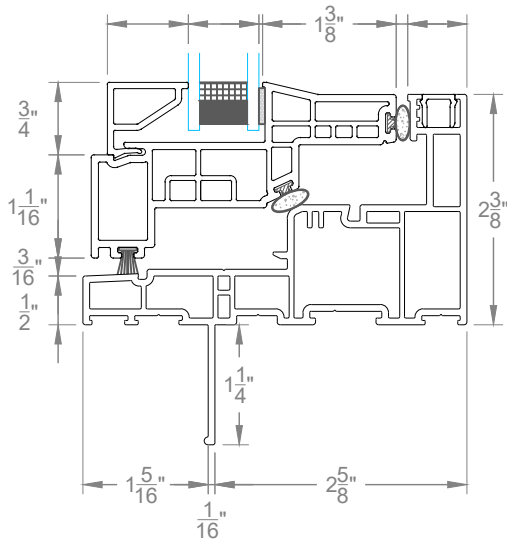

EXTERIOR

INTERIOR

3 3/16" 13 13/16" 3 3/4" 1 1/16" 5 8/8"