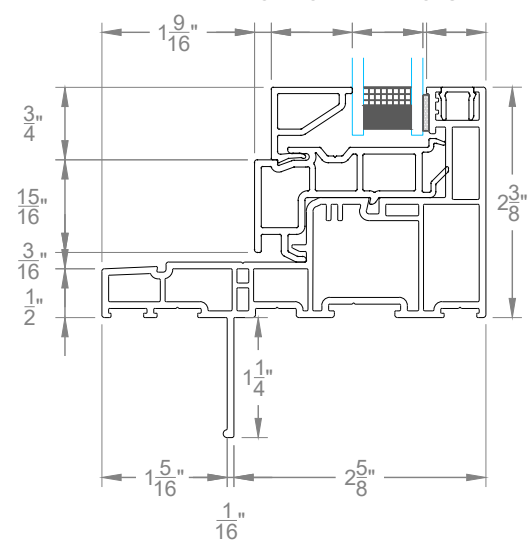

REV.	DATE	DESCRIPTION
△	-	-
△	-	-
△	-	-
△	-	-
△	-	-

CUSTOMER APPROVAL
(SIGNATURE)

Casement Picture - Double Glazed
4300 WINDOW SERIES

SCALE 1:2
DATE 10-28-2019

SALES REP -
DRAWN BY -

ORDER NUMBER -
DRAWING NUMBER D2