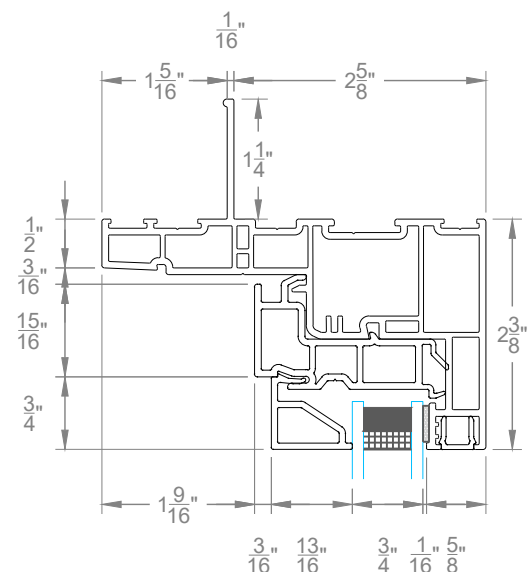

EXTERIOR

INTERIOR

3 3/16" 13 13/16" 3 3/4" 1 1/16" 5 8/8"