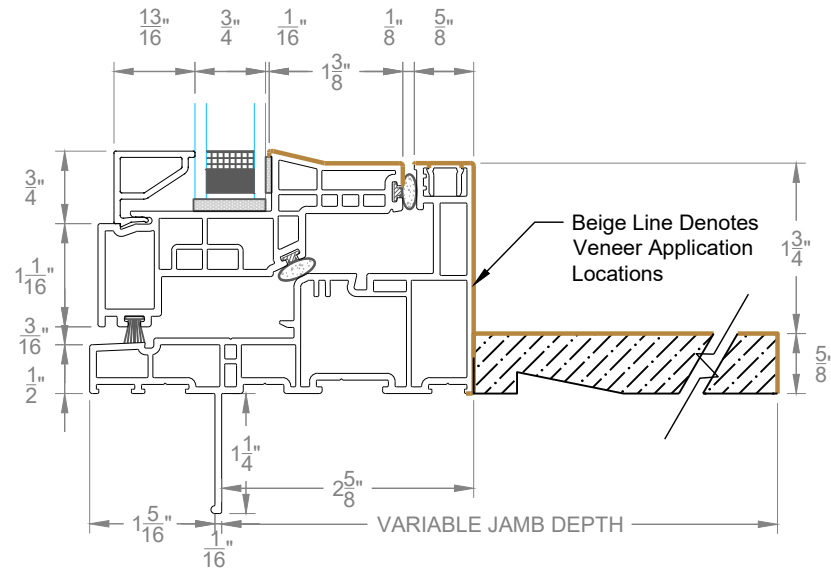

WESTECK CANADA
WESTECK WINDOWS MFG INC. 2020
MEMBER IN GOOD STANDING
THESE DRAWINGS ARE WESTECK'S
CONFIDENTIAL AND PROPRIETARY
INFORMATION AND SHALL NOT BE
GIVEN TO ANY OTHER PERSON OR
COMPANY WITHOUT WESTECK'S
PRIOR WRITTEN CONSENT

REV.	DATE	DESCRIPTION
△	-	-
△	-	-
△	-	-
△	-	-
△	-	-

CUSTOMER APPROVAL
(SIGNATURE)

Casement Window - Double Glazed

4300 COMBO WINDOW SERIES

SCALE	1:2
DATE	05-20-2020
SALES REP	-
DRAWN BY	-

ORDER NUMBER	-
DRAWING NUMBER	D2