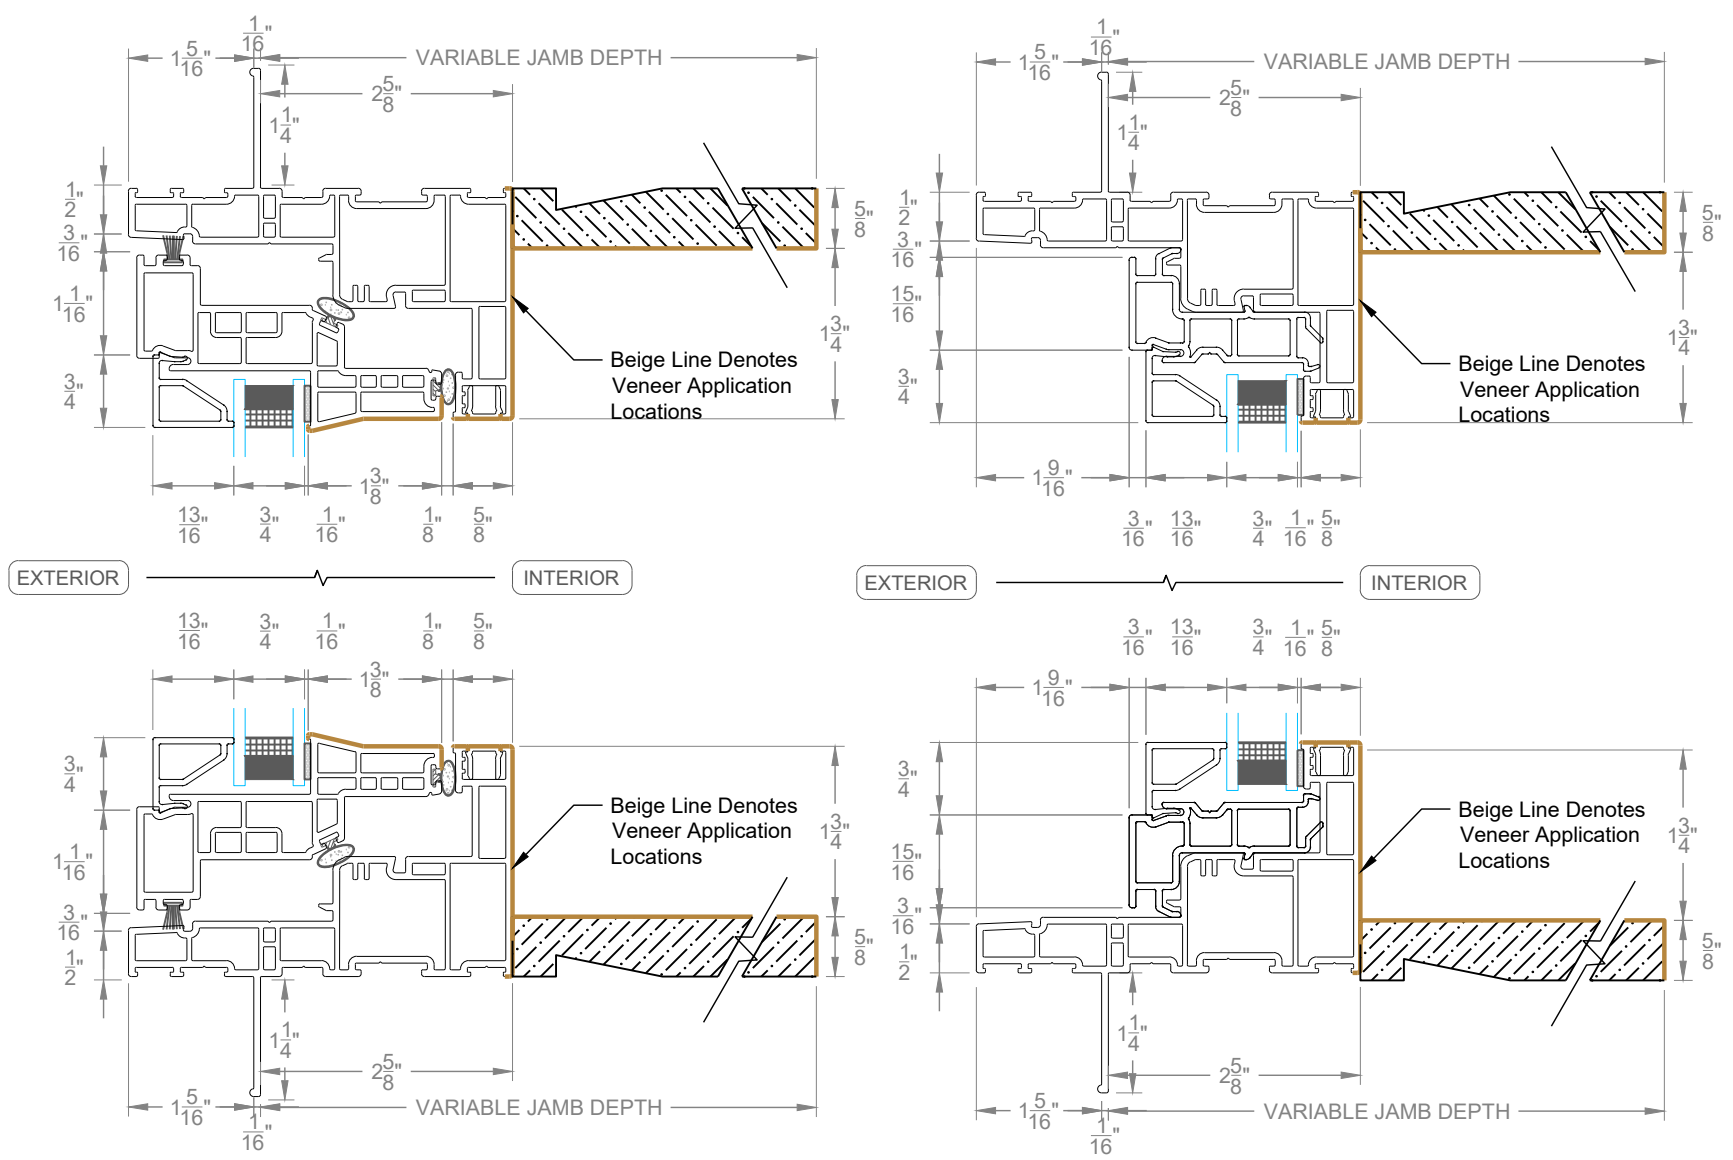

REV.	DATE	DESCRIPTION
△	-	-
△	-	-
△	-	-
△	-	-
△	-	-

CUSTOMER APPROVAL (SIGNATURE)
Casement Picture - Double Glazed
4300 COMBO WINDOW SERIES

SCALE	1:2
DATE	05-20-2020
SALES REP	-
DRAWN BY	-

ORDER NUMBER	-
DRAWING NUMBER	D1

REV.	DATE	DESCRIPTION
△	-	-
△	-	-
△	-	-
△	-	-
△	-	-

CUSTOMER APPROVAL (SIGNATURE)	SCALE 1:2	ORDER NUMBER -
Casement Picture - Double Glazed	DATE 05-20-2020	DRAWING NUMBER D2
4300 COMBO WINDOW SERIES	SALES REP -	
	DRAWN BY -	