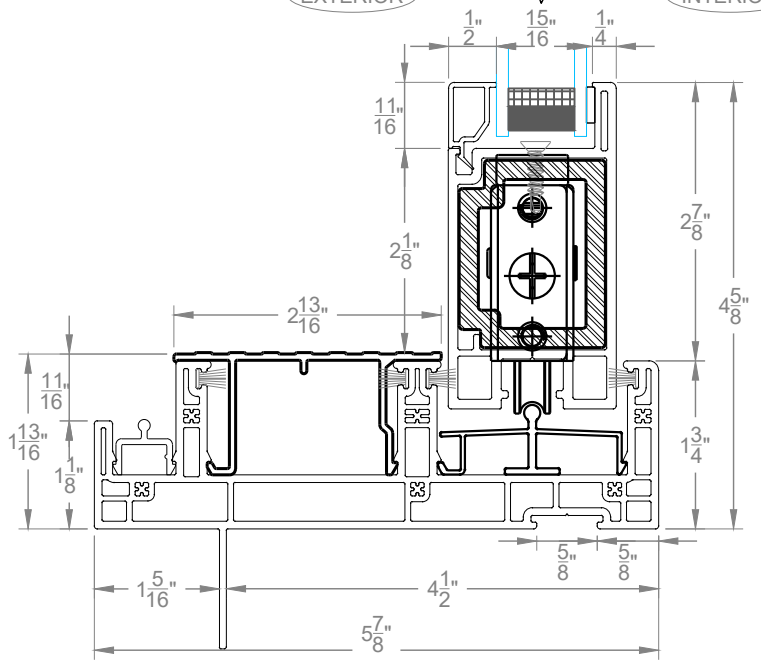

WESTECK CANADA
WESTECK WINDOWS MFG INC. 2020
MEMBER IN GOOD STANDING
THESE DRAWINGS ARE WESTECK'S
CONFIDENTIAL AND PROPRIETARY
INFORMATION AND SHALL NOT BE
GIVEN TO ANY OTHER PERSON OR
COMPANY WITHOUT WESTECK'S
PRIOR WRITTEN CONSENT

REV.	DATE	DESCRIPTION
1	11-10-2020	DOUGT
2	-	-
3	-	-
4	-	-
5	-	-

CUSTOMER APPROVAL (SIGNATURE)
425 Slide - FXXF

SCALE	1:2
DATE	10-21-2020
SALES REP	-
DRAWN BY	-

ORDER NUMBER	-
DRAWING NUMBER	D2