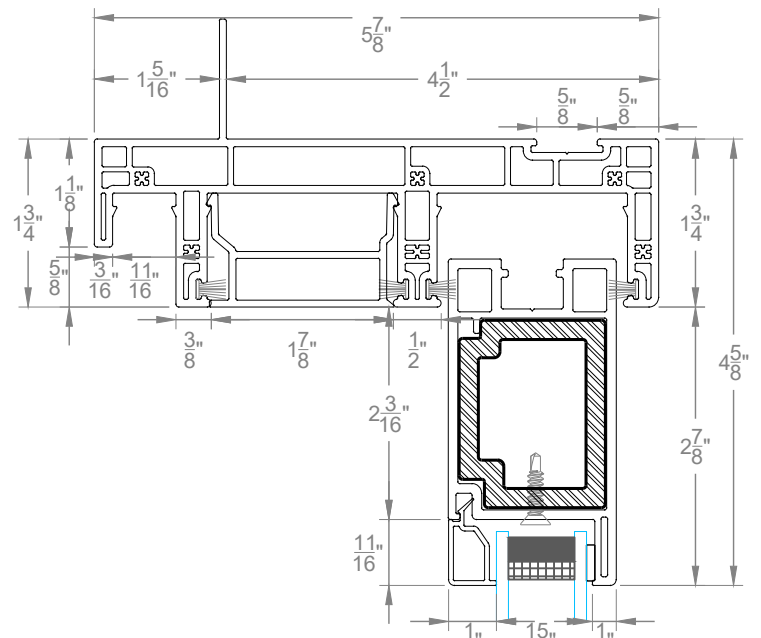

REV.	DATE	DESCRIPTION
1	11-10-2020	DOUGT
2	-	-
3	-	-
4	-	-
5	-	-

CUSTOMER APPROVAL (SIGNATURE)

425 Slide - FXXF

SCALE	1:4
DATE	10-21-2020
SALES REP	-
DRAWN BY	-

ORDER NUMBER	-
DRAWING NUMBER	D1

EXTERIOR INTERIOR

REV.	DATE	DESCRIPTION
1	11-10-2020	DOUGT
2	-	-
3	-	-
4	-	-
5	-	-

CUSTOMER APPROVAL (SIGNATURE)
 425 Slide - FXXF

SCALE	1:2
DATE	10-21-2020
SALES REP	-
DRAWN BY	-

ORDER NUMBER	-
DRAWING NUMBER	D2