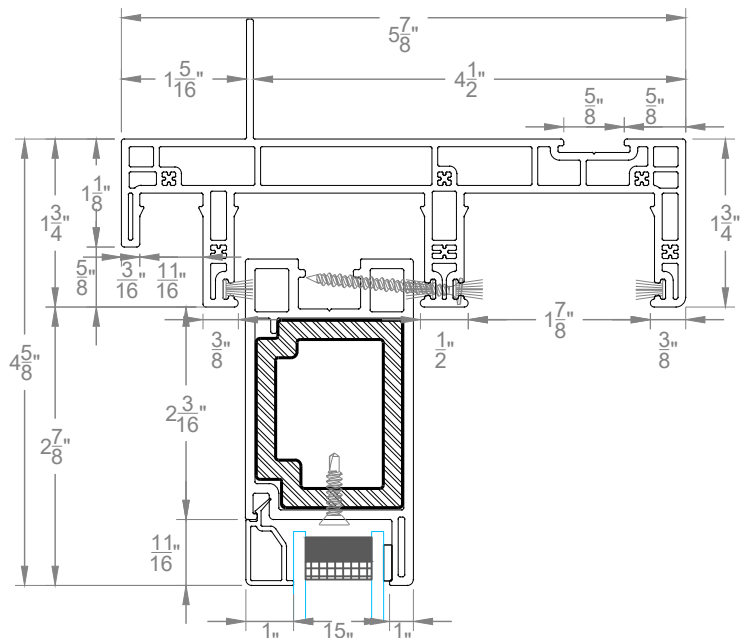

REV.	DATE	DESCRIPTION
1	11-10-2020	DOUGT
2	-	-
3	-	-
4	-	-
5	-	-

CUSTOMER APPROVAL (SIGNATURE)

425 Slide - FXXF

SCALE	1:4
DATE	10-21-2020
SALES REP	-
DRAWN BY	-

ORDER NUMBER	-
DRAWING NUMBER	D1

EXTERIOR INTERIOR

REV.	DATE	DESCRIPTION
1	11-10-2020	DOUGT
2	-	-
3	-	-
4	-	-
5	-	-

CUSTOMER APPROVAL (SIGNATURE)
 425 Slide - FXXF

SCALE	1:2
DATE	10-21-2020
SALES REP	-
DRAWN BY	-

ORDER NUMBER	-
DRAWING NUMBER	D2