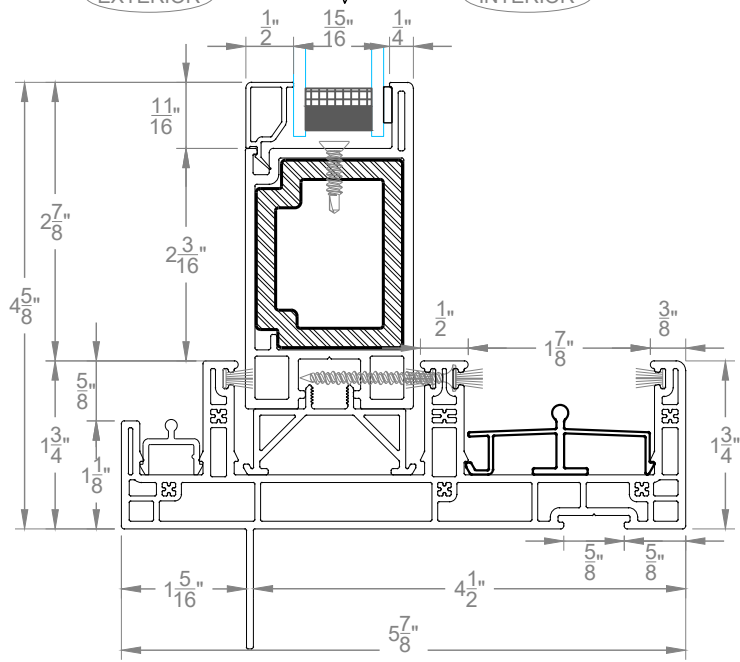

WESTECK CANADA
WESTECK WINDOWS MFG INC. 2020
MEMBER IN GOOD STANDING
THESE DRAWINGS ARE WESTECK'S
CONFIDENTIAL AND PROPRIETARY
INFORMATION AND SHALL NOT BE
GIVEN TO ANY OTHER PERSON OR
COMPANY WITHOUT WESTECK'S
PRIOR WRITTEN CONSENT

REV.	DATE	DESCRIPTION
1	11-10-2020	DOUGT
2	-	-
3	-	-
4	-	-
5	-	-

CUSTOMER APPROVAL (SIGNATURE)
425 Slide - FXXF

SCALE	1:2
DATE	10-21-2020
SALES REP	-
DRAWN BY	-

ORDER NUMBER	-
DRAWING NUMBER	D2