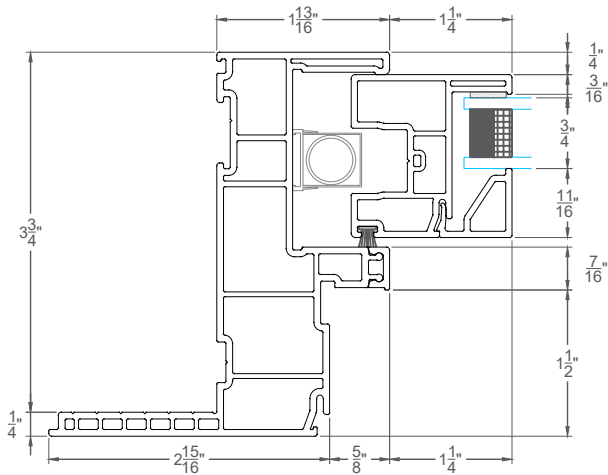

INTERIOR

EXTERIOR