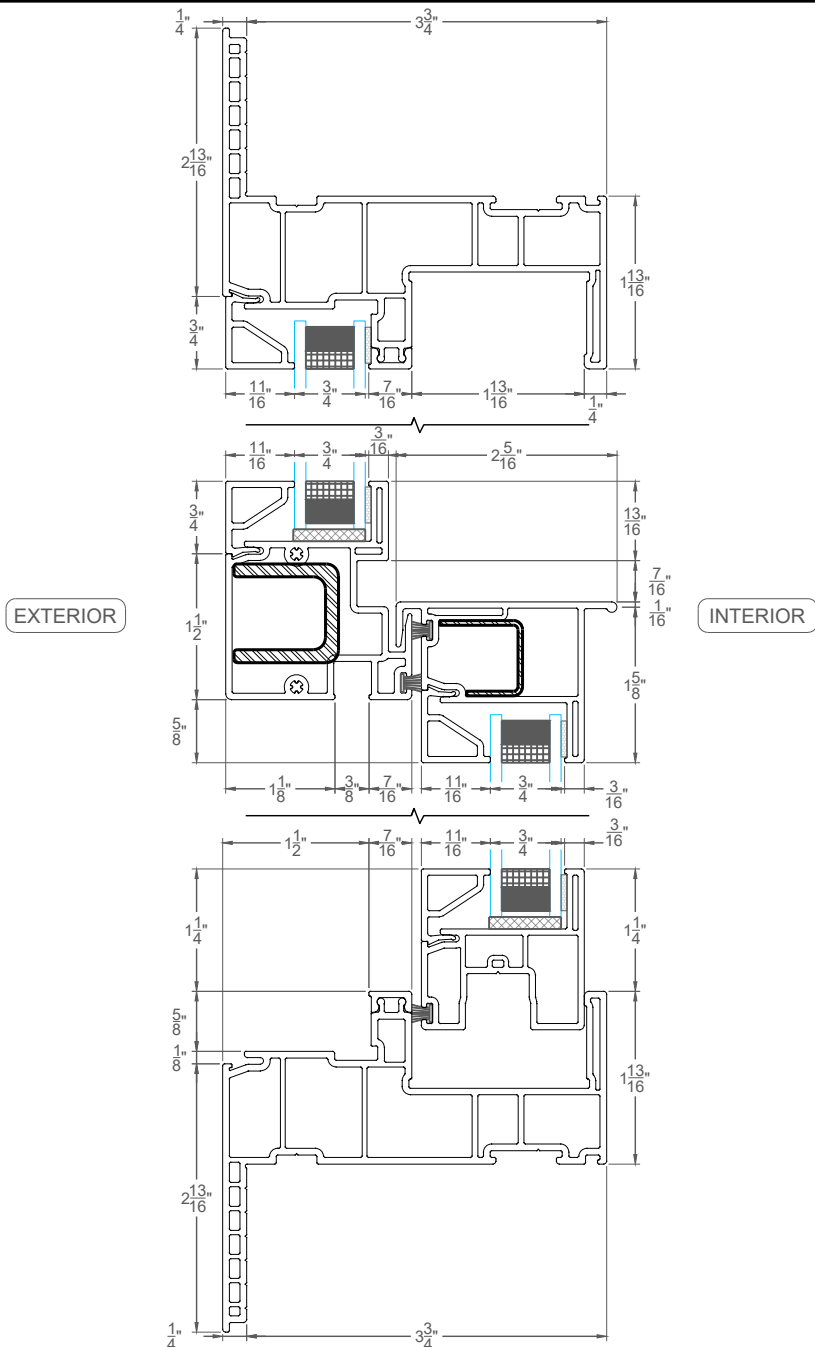

-

REV.	DATE	DESCRIPTION
△	-	-
△	-	-
△	-	-
△	-	-
△	-	-

CUSTOMER APPROVAL
(SIGNATURE)

Vertical Sliding - O/V - Double Glazed

2400 WINDOW SERIES

SCALE	1:2
DATE	10-29-2019
SALES REP	-
DRAWN BY	-

ORDER NUMBER	-
DRAWING NUMBER	D2