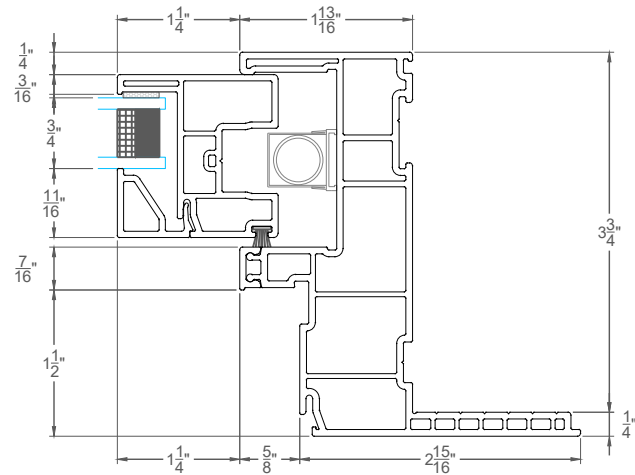

REV.	DATE	DESCRIPTION
△	-	-
△	-	-
△	-	-
△	-	-
△	-	-

CUSTOMER APPROVAL
(SIGNATURE)

Vertical Sliding - O/V - Double Glazed
2400 WINDOW SERIES

SCALE 1:2
DATE 10-29-2019

SALES REP -
DRAWN BY -

ORDER NUMBER -

DRAWING NUMBER
D1