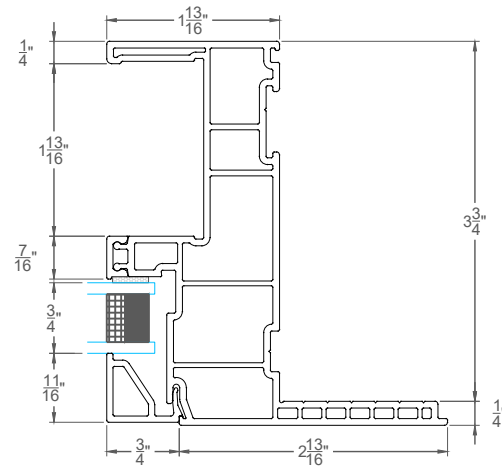

INTERIOR

EXTERIOR