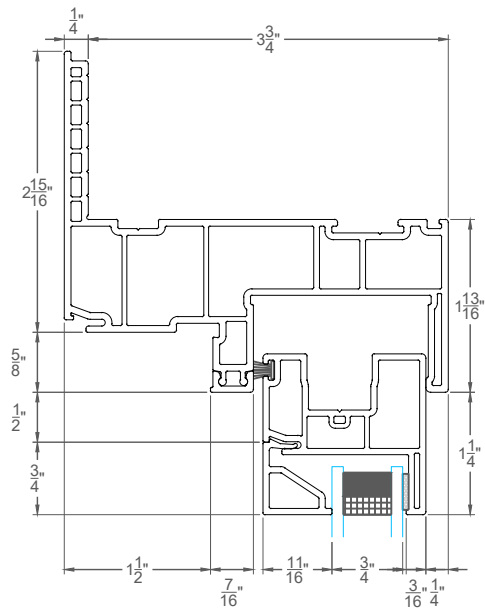

EXTERIOR

INTERIOR

EXTERIOR

INTERIOR