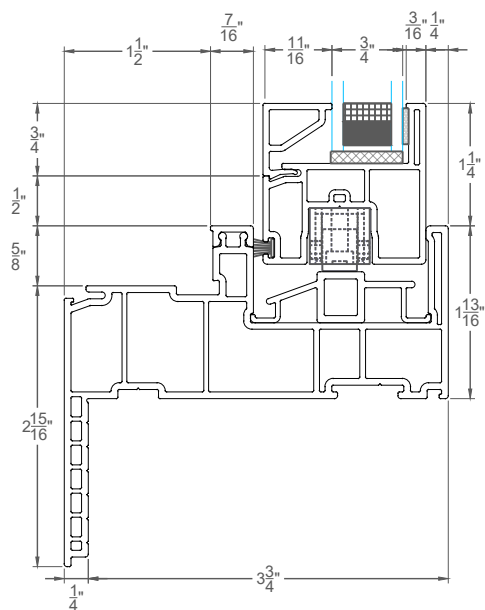

REV.	DATE	DESCRIPTION
△	-	-
△	-	-
△	-	-
△	-	-
△	-	-

CUSTOMER APPROVAL
(SIGNATURE)

Horizontal Sliding - XO -Double Glazed
2400 WINDOW SERIES

SCALE 1:2
DATE 06-03-2020

SALES REP -
DRAWN BY -

ORDER NUMBER -

DRAWING NUMBER
D2