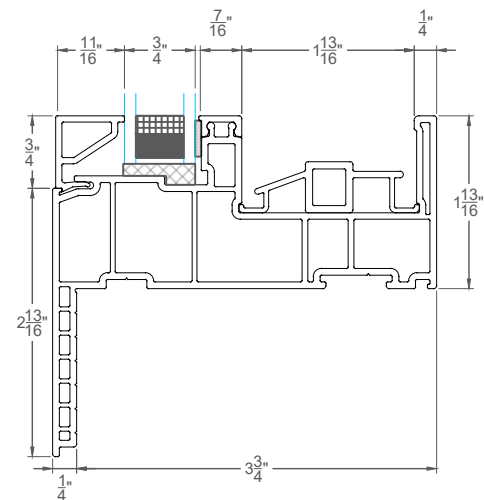

REV.	DATE	DESCRIPTION
△	-	-
△	-	-
△	-	-
△	-	-
△	-	-

CUSTOMER APPROVAL
(SIGNATURE)

Horizontal Sliding - XO -Double Glazed
2400 WINDOW SERIES

SCALE 1:2
DATE 06-03-2020

SALES REP -
DRAWN BY -

ORDER NUMBER -

DRAWING NUMBER
D2