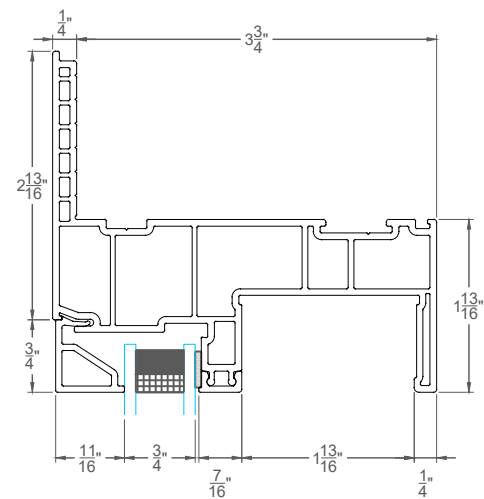

EXTERIOR

INTERIOR

EXTERIOR

INTERIOR