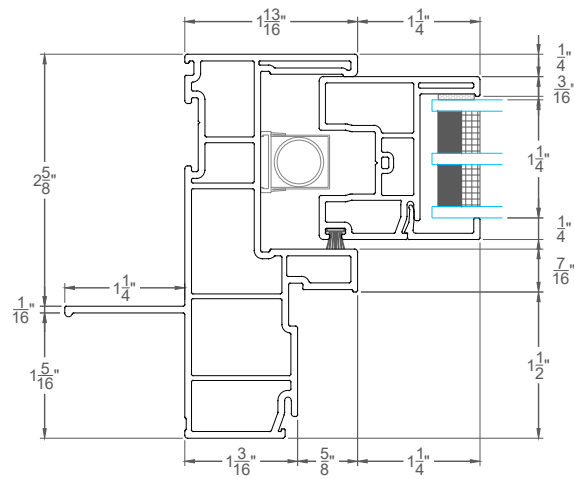

INTERIOR

EXTERIOR