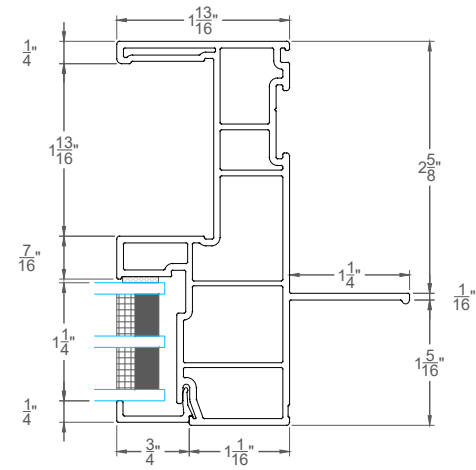

INTERIOR

EXTERIOR

INTERIOR

EXTERIOR

REV.	DATE	DESCRIPTION
△	-	-
△	-	-
△	-	-
△	-	-
△	-	-

CUSTOMER APPROVAL
(SIGNATURE)

Vertical Sliding - O/V -Triple Glazed
2300 WINDOW SERIES

SCALE 1:2
DATE 02-24-2024

SALES REP -
DRAWN BY -

ORDER NUMBER -

DRAWING NUMBER
D1