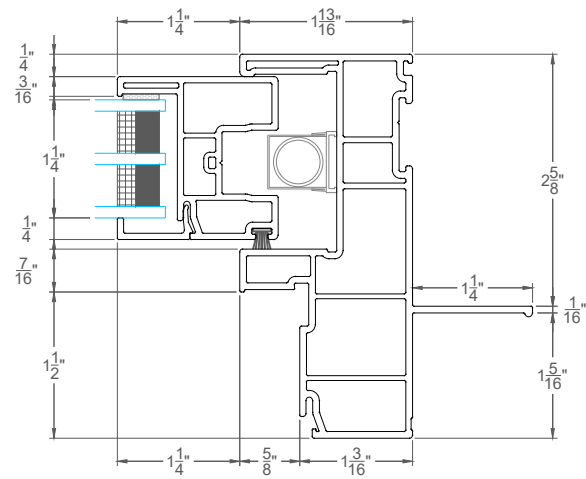

INTERIOR

EXTERIOR