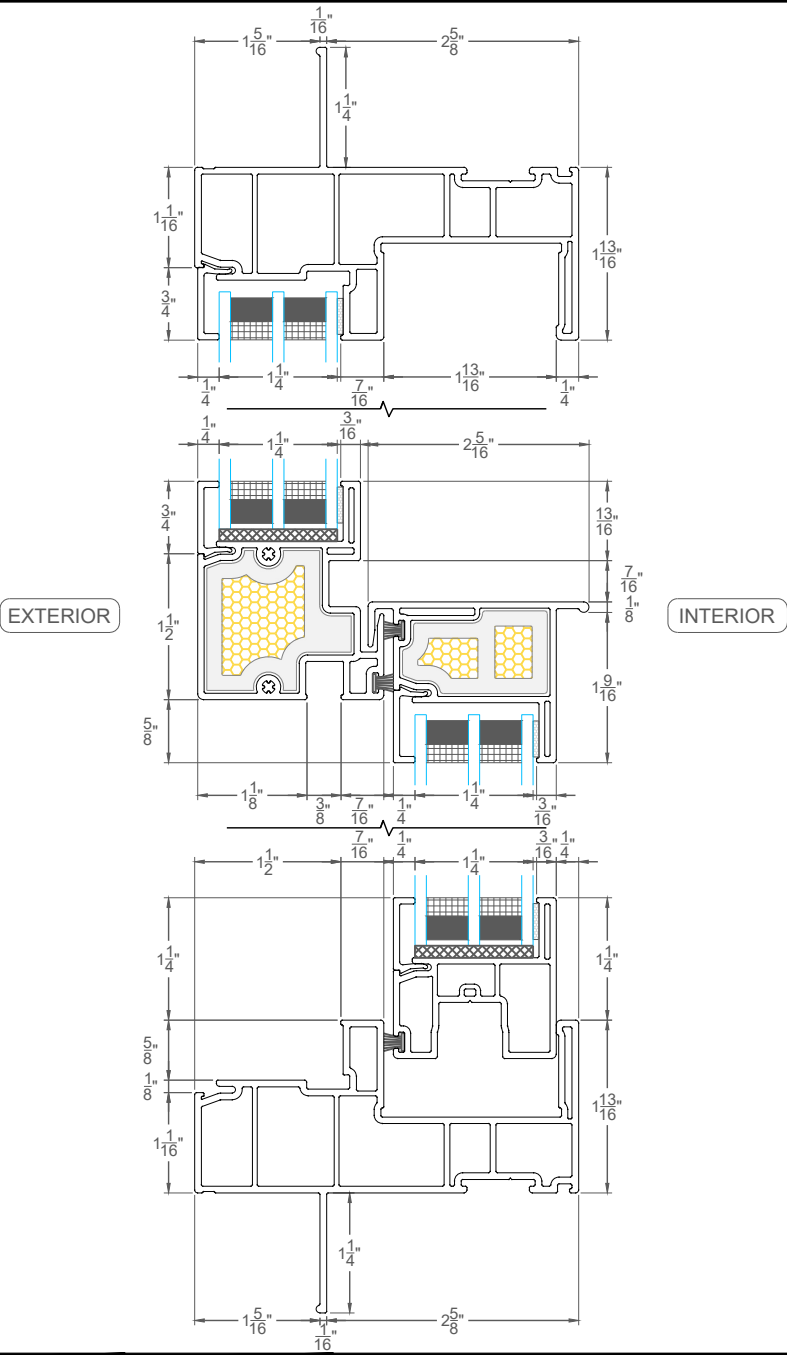

WESTECK CANADA
WESTECK WINDOWS MFG INC. 2021
MEMBER IN GOOD STANDING
THESE DRAWINGS ARE WESTECK'S
CONFIDENTIAL AND PROPRIETARY
INFORMATION AND SHALL NOT BE
GIVEN TO ANY OTHER PERSON OR
COMPANY WITHOUT WESTECK'S
PRIOR WRITTEN CONSENT

REV.	DATE	DESCRIPTION
△	-	-
△	-	-
△	-	-
△	-	-
△	-	-

CUSTOMER APPROVAL (SIGNATURE)
Vertical Sliding - O/V -Triple Glazed
2300 WINDOW SERIES

SCALE	1:2
DATE	02-24-2021
SALES REP	-
DRAWN BY	-

ORDER NUMBER	-
DRAWING NUMBER	D2