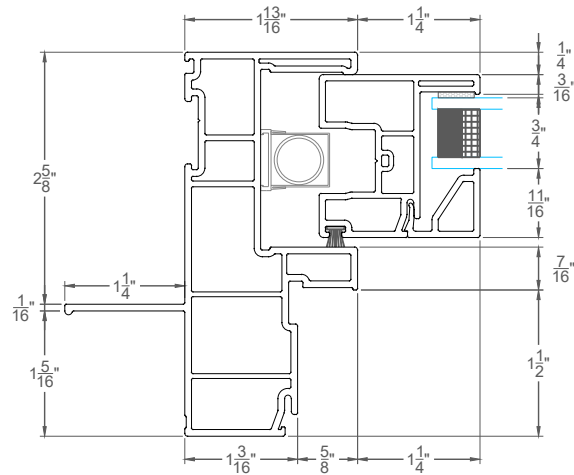

INTERIOR

EXTERIOR