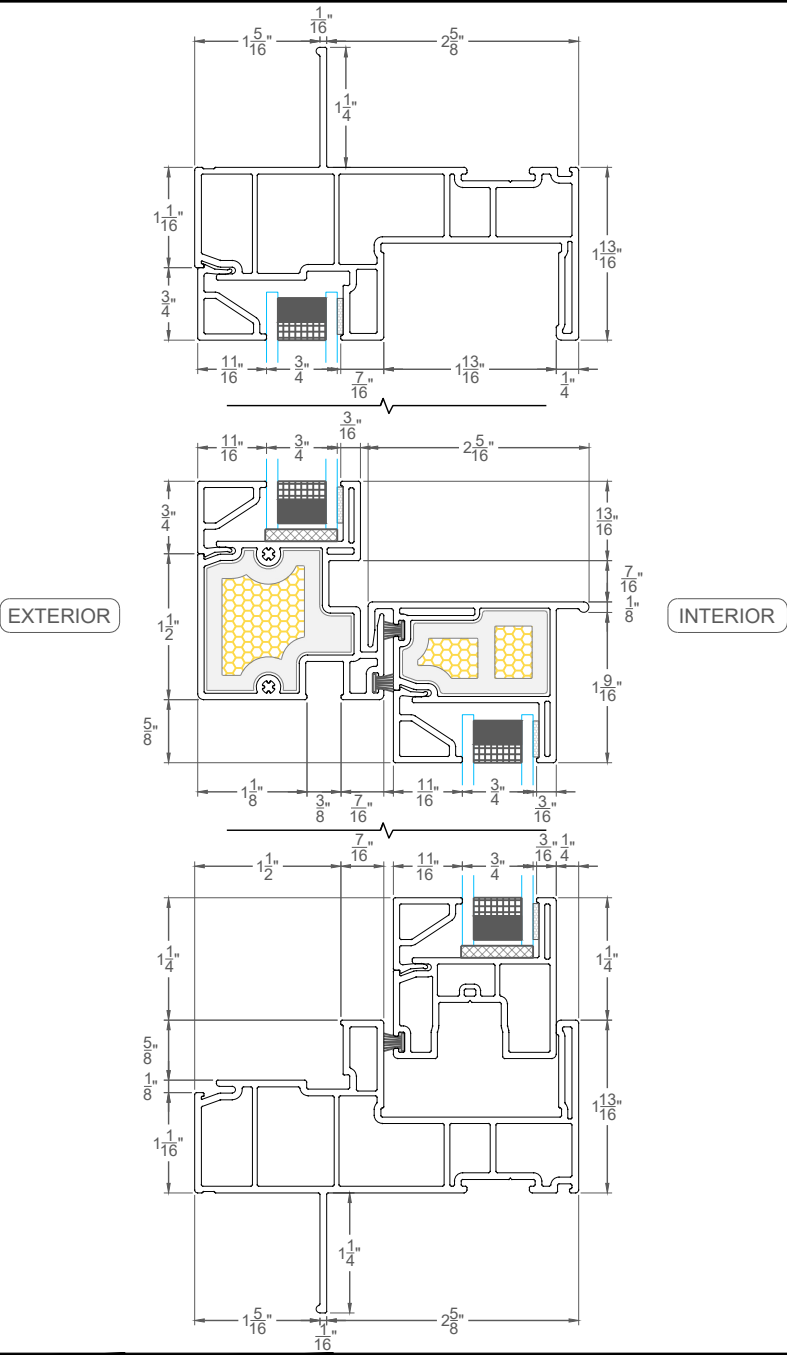

REV.	DATE	DESCRIPTION
△	-	-
△	-	-
△	-	-
△	-	-
△	-	-

CUSTOMER APPROVAL (SIGNATURE)

Vertical Sliding - O/V -Double Glazed

2300 WINDOW SERIES

SCALE	1:2
DATE	02-24-2021
SALES REP	-
DRAWN BY	-

ORDER NUMBER	-
DRAWING NUMBER	D1

REV.	DATE	DESCRIPTION
△	-	-
△	-	-
△	-	-
△	-	-
△	-	-

CUSTOMER APPROVAL
 (SIGNATURE)

Vertical Sliding - O/V -Double Glazed

2300 WINDOW SERIES

SCALE	1:2
DATE	02-24-2021
SALES REP	-
DRAWN BY	-

ORDER NUMBER	-
DRAWING NUMBER	D2