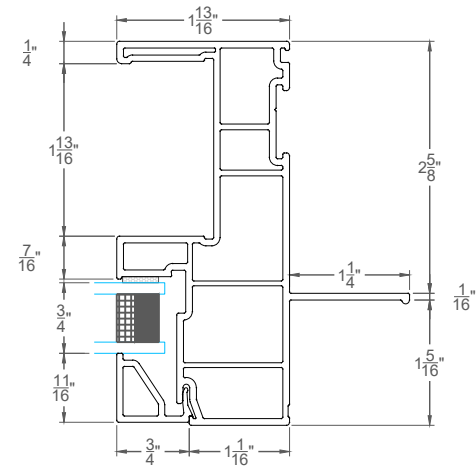

INTERIOR

EXTERIOR