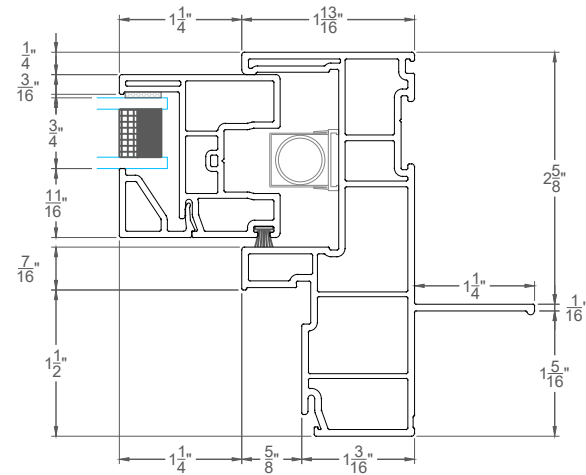

REV.	DATE	DESCRIPTION
△	-	-
△	-	-
△	-	-
△	-	-
△	-	-

CUSTOMER APPROVAL (SIGNATURE)

Vertical Sliding - O/V -Double Glazed

2300 WINDOW SERIES

SCALE	1:2
DATE	02-24-2021
SALES REP	-
DRAWN BY	-

ORDER NUMBER	-
DRAWING NUMBER	D1