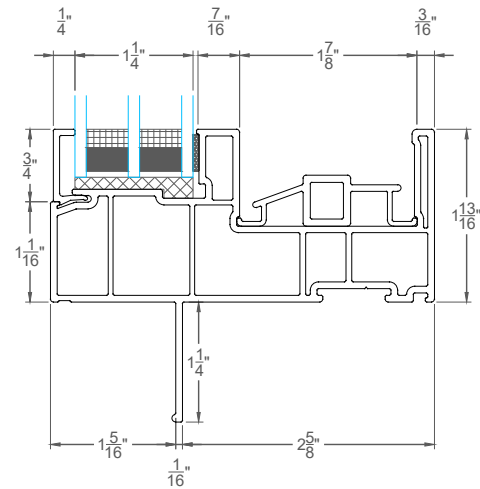

REV.	DATE	DESCRIPTION
△	-	-
△	-	-
△	-	-
△	-	-
△	-	-

CUSTOMER APPROVAL (SIGNATURE)
Horizontal Sliding - XO - Triple Glazed
2300 WINDOW SERIES

SCALE	1:2
DATE	02-24-2021
SALES REP	-
DRAWN BY	-

ORDER NUMBER	-
DRAWING NUMBER	D2