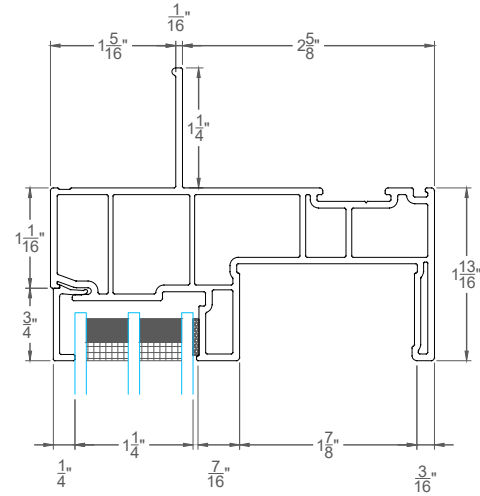

EXTERIOR

INTERIOR