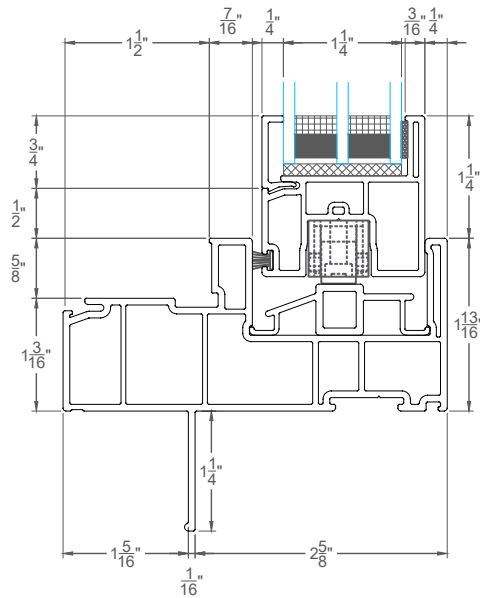

REV.	DATE	DESCRIPTION
△	-	-
△	-	-
△	-	-
△	-	-
△	-	-

CUSTOMER APPROVAL (SIGNATURE)
Horizontal Sliding - XO - Triple Glazed
2300 WINDOW SERIES

SCALE	1:2
DATE	02-24-2021
SALES REP	-
DRAWN BY	-

ORDER NUMBER	-
DRAWING NUMBER	D2