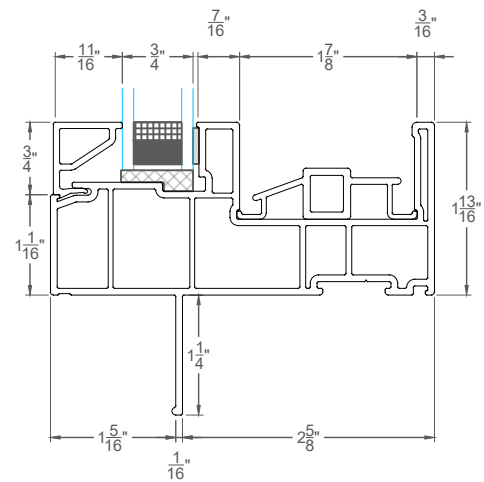

REV.	DATE	DESCRIPTION
△	-	-
△	-	-
△	-	-
△	-	-
△	-	-

CUSTOMER APPROVAL
(SIGNATURE)

Horizontal Sliding - XO - Double Glazed

2300 WINDOW SERIES

SCALE	1:2
DATE	02-24-2021
SALES REP	-
DRAWN BY	-

ORDER NUMBER	-
DRAWING NUMBER	D2