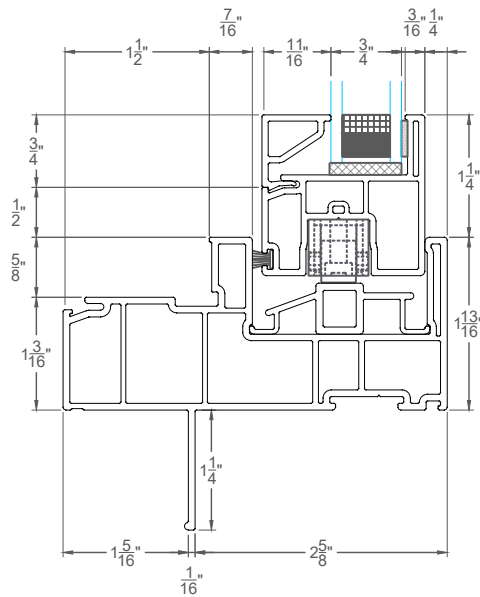

REV.	DATE	DESCRIPTION
△	-	-
△	-	-
△	-	-
△	-	-
△	-	-

CUSTOMER APPROVAL
(SIGNATURE)

Horizontal Sliding - XO - Double Glazed

2300 WINDOW SERIES

SCALE	1:2
DATE	02-24-2021
SALES REP	-
DRAWN BY	-

ORDER NUMBER	-
DRAWING NUMBER	D2