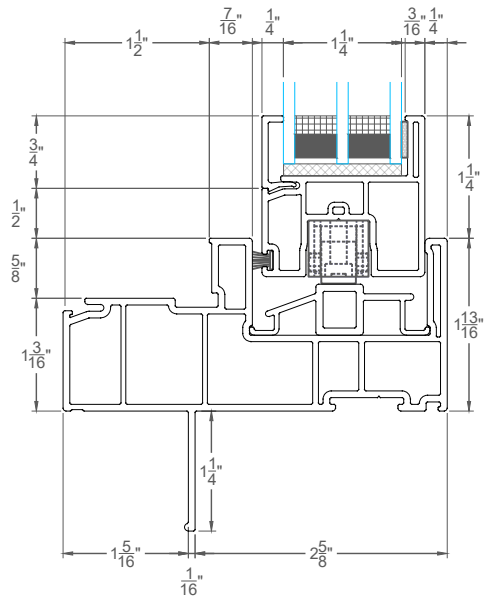

REV.	DATE	DESCRIPTION
△	-	-
△	-	-
△	-	-
△	-	-
△	-	-

CUSTOMER APPROVAL
(SIGNATURE)

Horizontal Sliding - XOX - Triple Glazed

2300 WINDOW SERIES

SCALE	1:2
DATE	02-24-2021
SALES REP	-
DRAWN BY	-

ORDER NUMBER	-
DRAWING NUMBER	D2