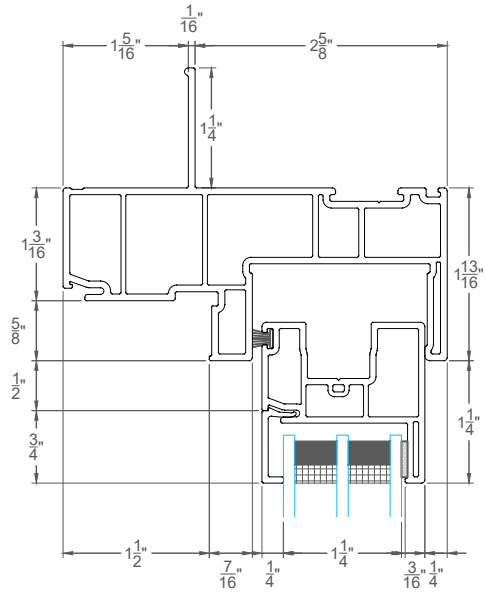

EXTERIOR

INTERIOR