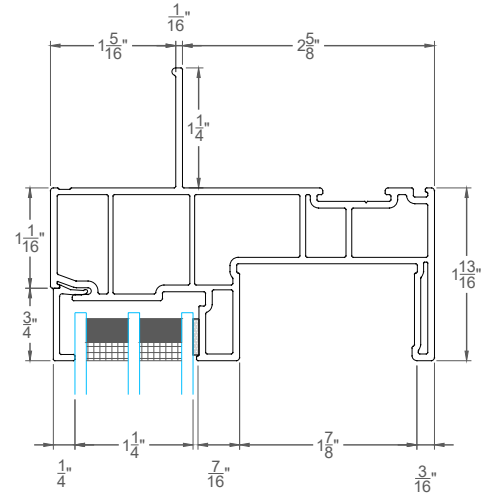

EXTERIOR

INTERIOR