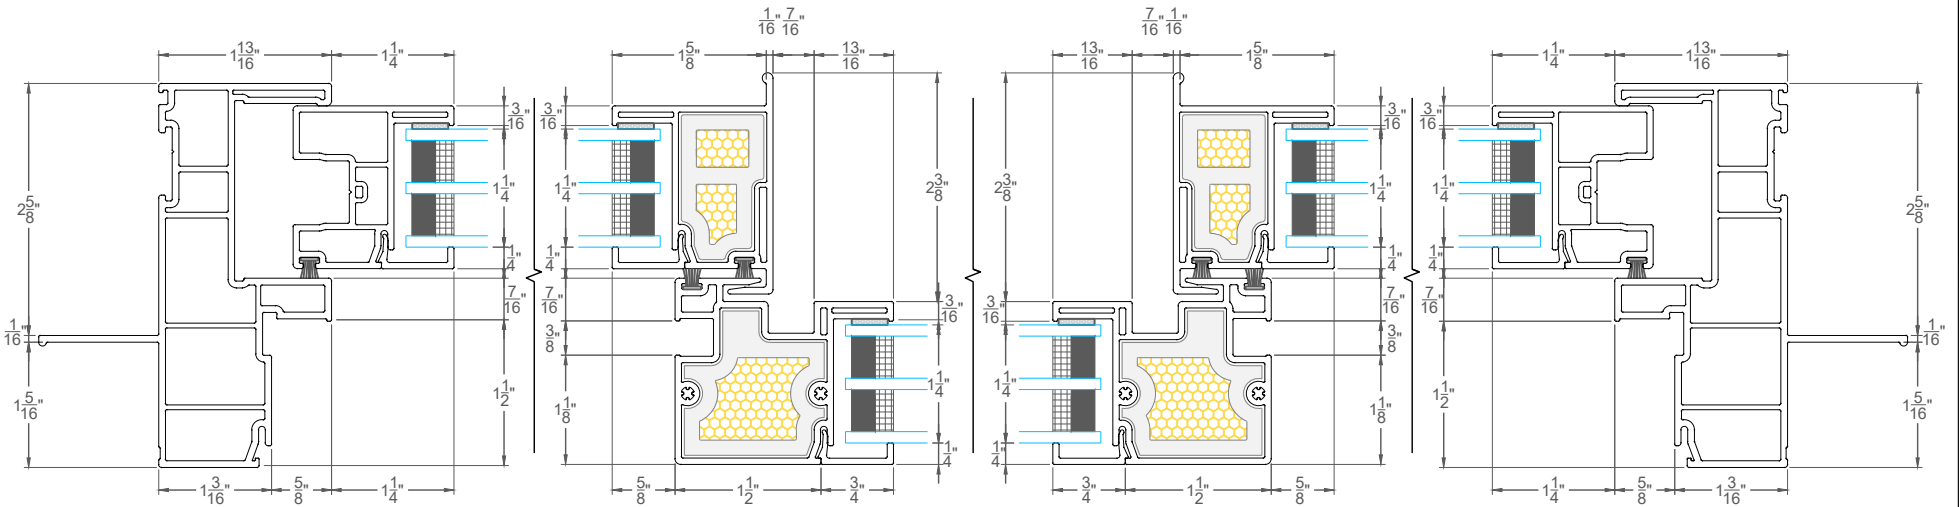

INTERIOR

EXTERIOR