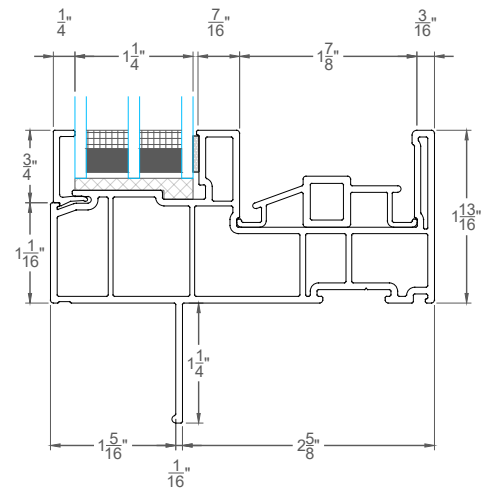

REV.	DATE	DESCRIPTION
△	-	-
△	-	-
△	-	-
△	-	-
△	-	-

CUSTOMER APPROVAL
(SIGNATURE)

Horizontal Sliding - XOX - Triple Glazed

2300 WINDOW SERIES

SCALE	1:2
DATE	02-24-2021
SALES REP	-
DRAWN BY	-

ORDER NUMBER	-
DRAWING NUMBER	D2