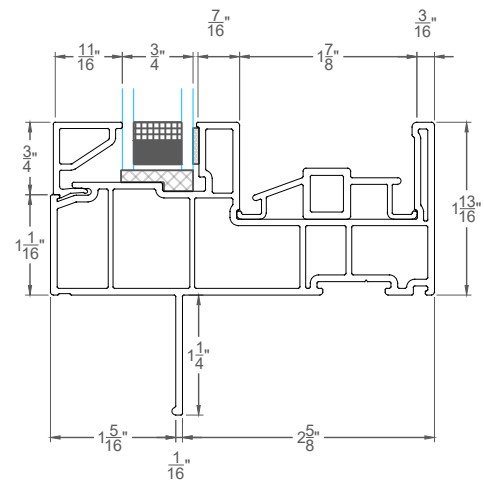

REV.	DATE	DESCRIPTION
△	-	-
△	-	-
△	-	-
△	-	-
△	-	-

CUSTOMER APPROVAL
(SIGNATURE)

Horizontal Sliding - XOX - Double Glazed

2300 WINDOW SERIES

SCALE	1:2
DATE	02-24-2021
SALES REP	-
DRAWN BY	-

ORDER NUMBER	-
DRAWING NUMBER	D2