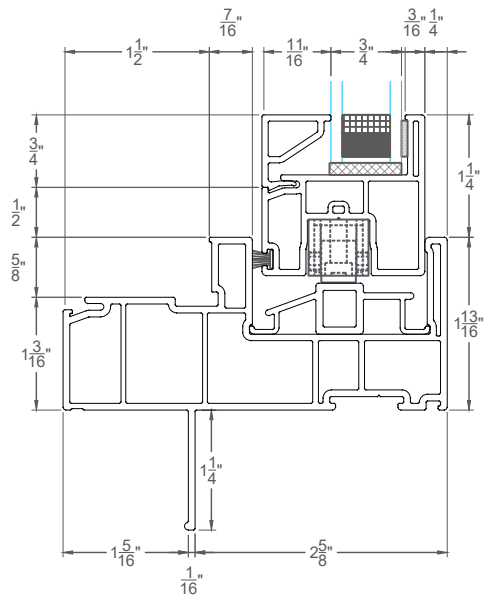

REV.	DATE	DESCRIPTION
△	-	-
△	-	-
△	-	-
△	-	-
△	-	-

CUSTOMER APPROVAL
(SIGNATURE)

Horizontal Sliding - XOX - Double Glazed

2300 WINDOW SERIES

SCALE	1:2
DATE	02-24-2021
SALES REP	-
DRAWN BY	-

ORDER NUMBER	-
DRAWING NUMBER	D2