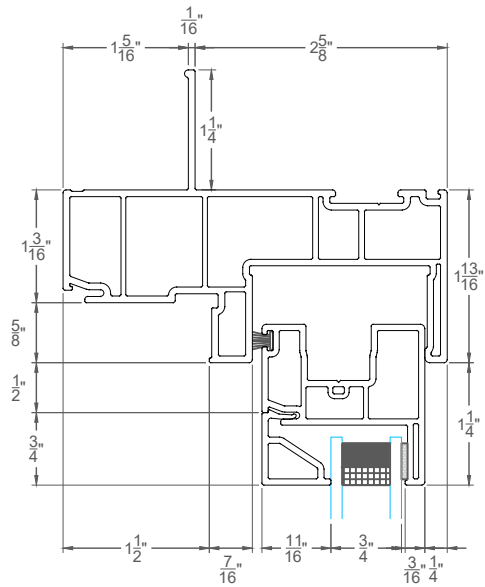

EXTERIOR

INTERIOR