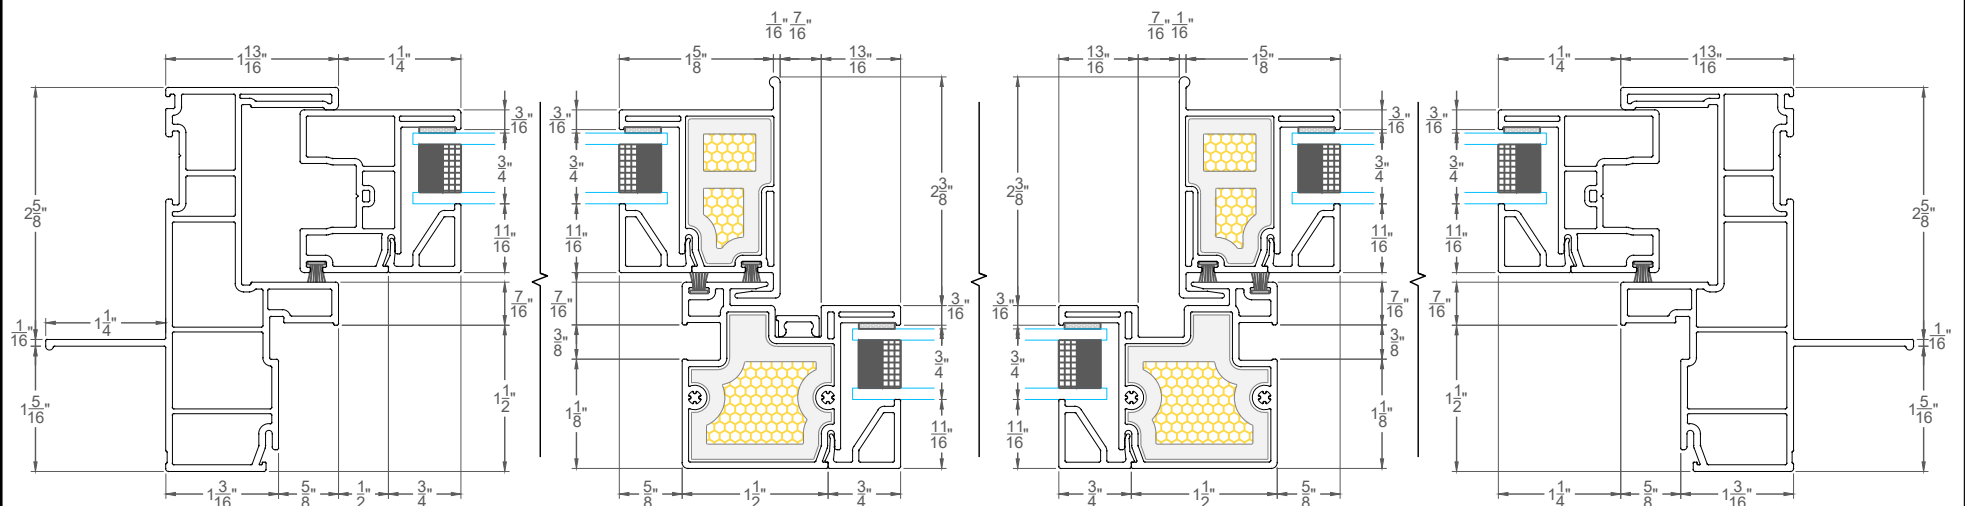

INTERIOR

EXTERIOR