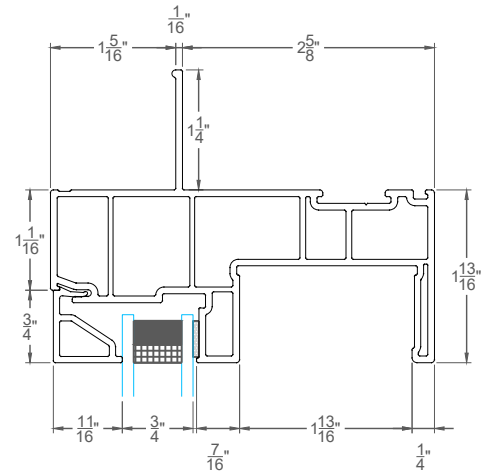

EXTERIOR

INTERIOR